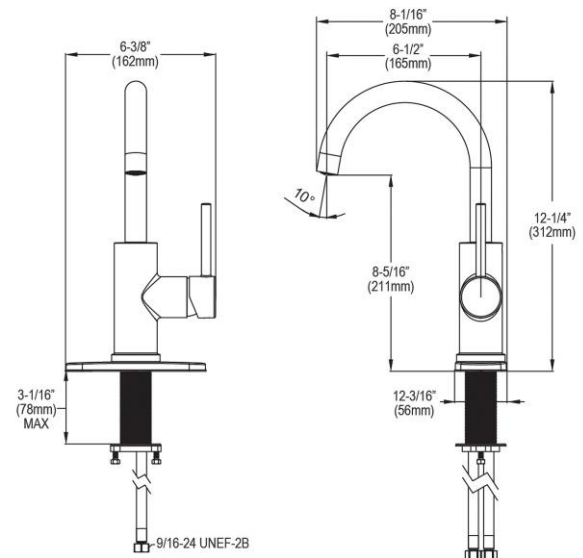

PART: _____ QTY: _____

PROJECT: _____

CONTACT: _____

DATE: _____

NOTES: _____

APPROVAL: _____

In keeping with our policy of continuing product improvement, Elkay reserves the right to change product specifications without notice. Please visit elkay.com for the most current version of Elkay product specification sheets. This specification describes an Elkay product with design, quality, and functional benefits to the user. When making a comparison of other producers' offerings, be certain these features are not overlooked.