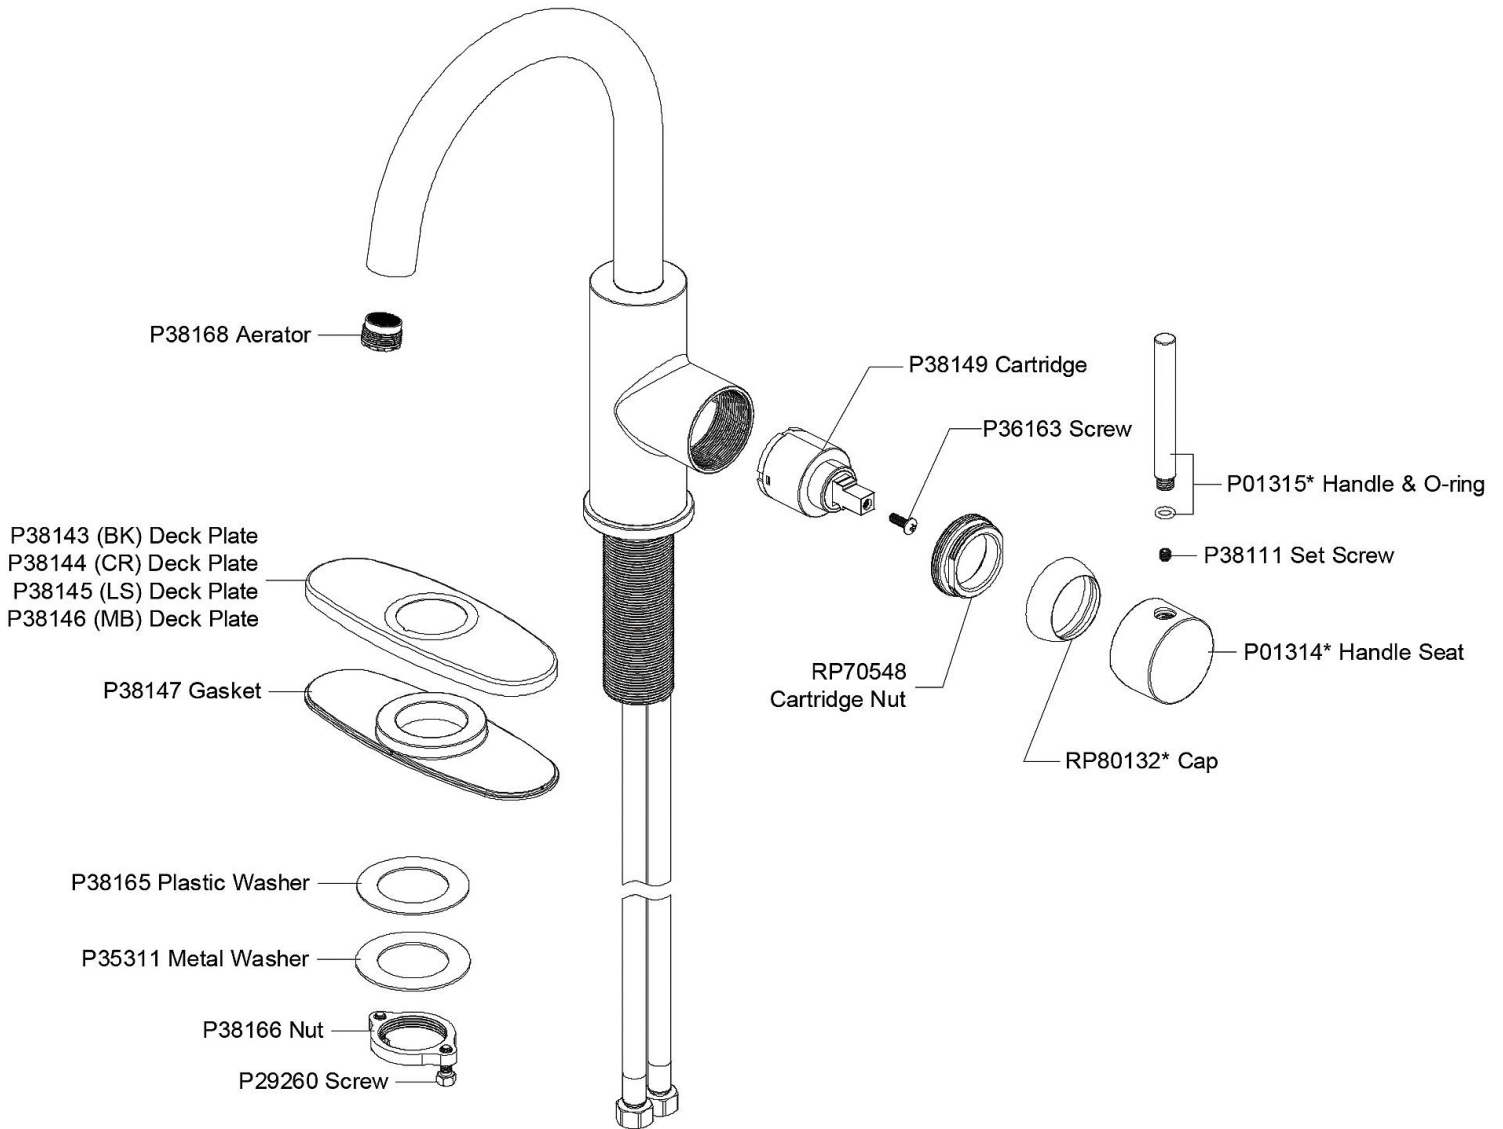

In keeping with our policy of continuing product improvement, Elkay reserves the right to change product specifications without notice. Please visit elkay.com for the most current version of Elkay product specification sheets. This specification describes an Elkay product with design, quality, and functional benefits to the user. When making a comparison of other producers' offerings, be certain these features are not overlooked.